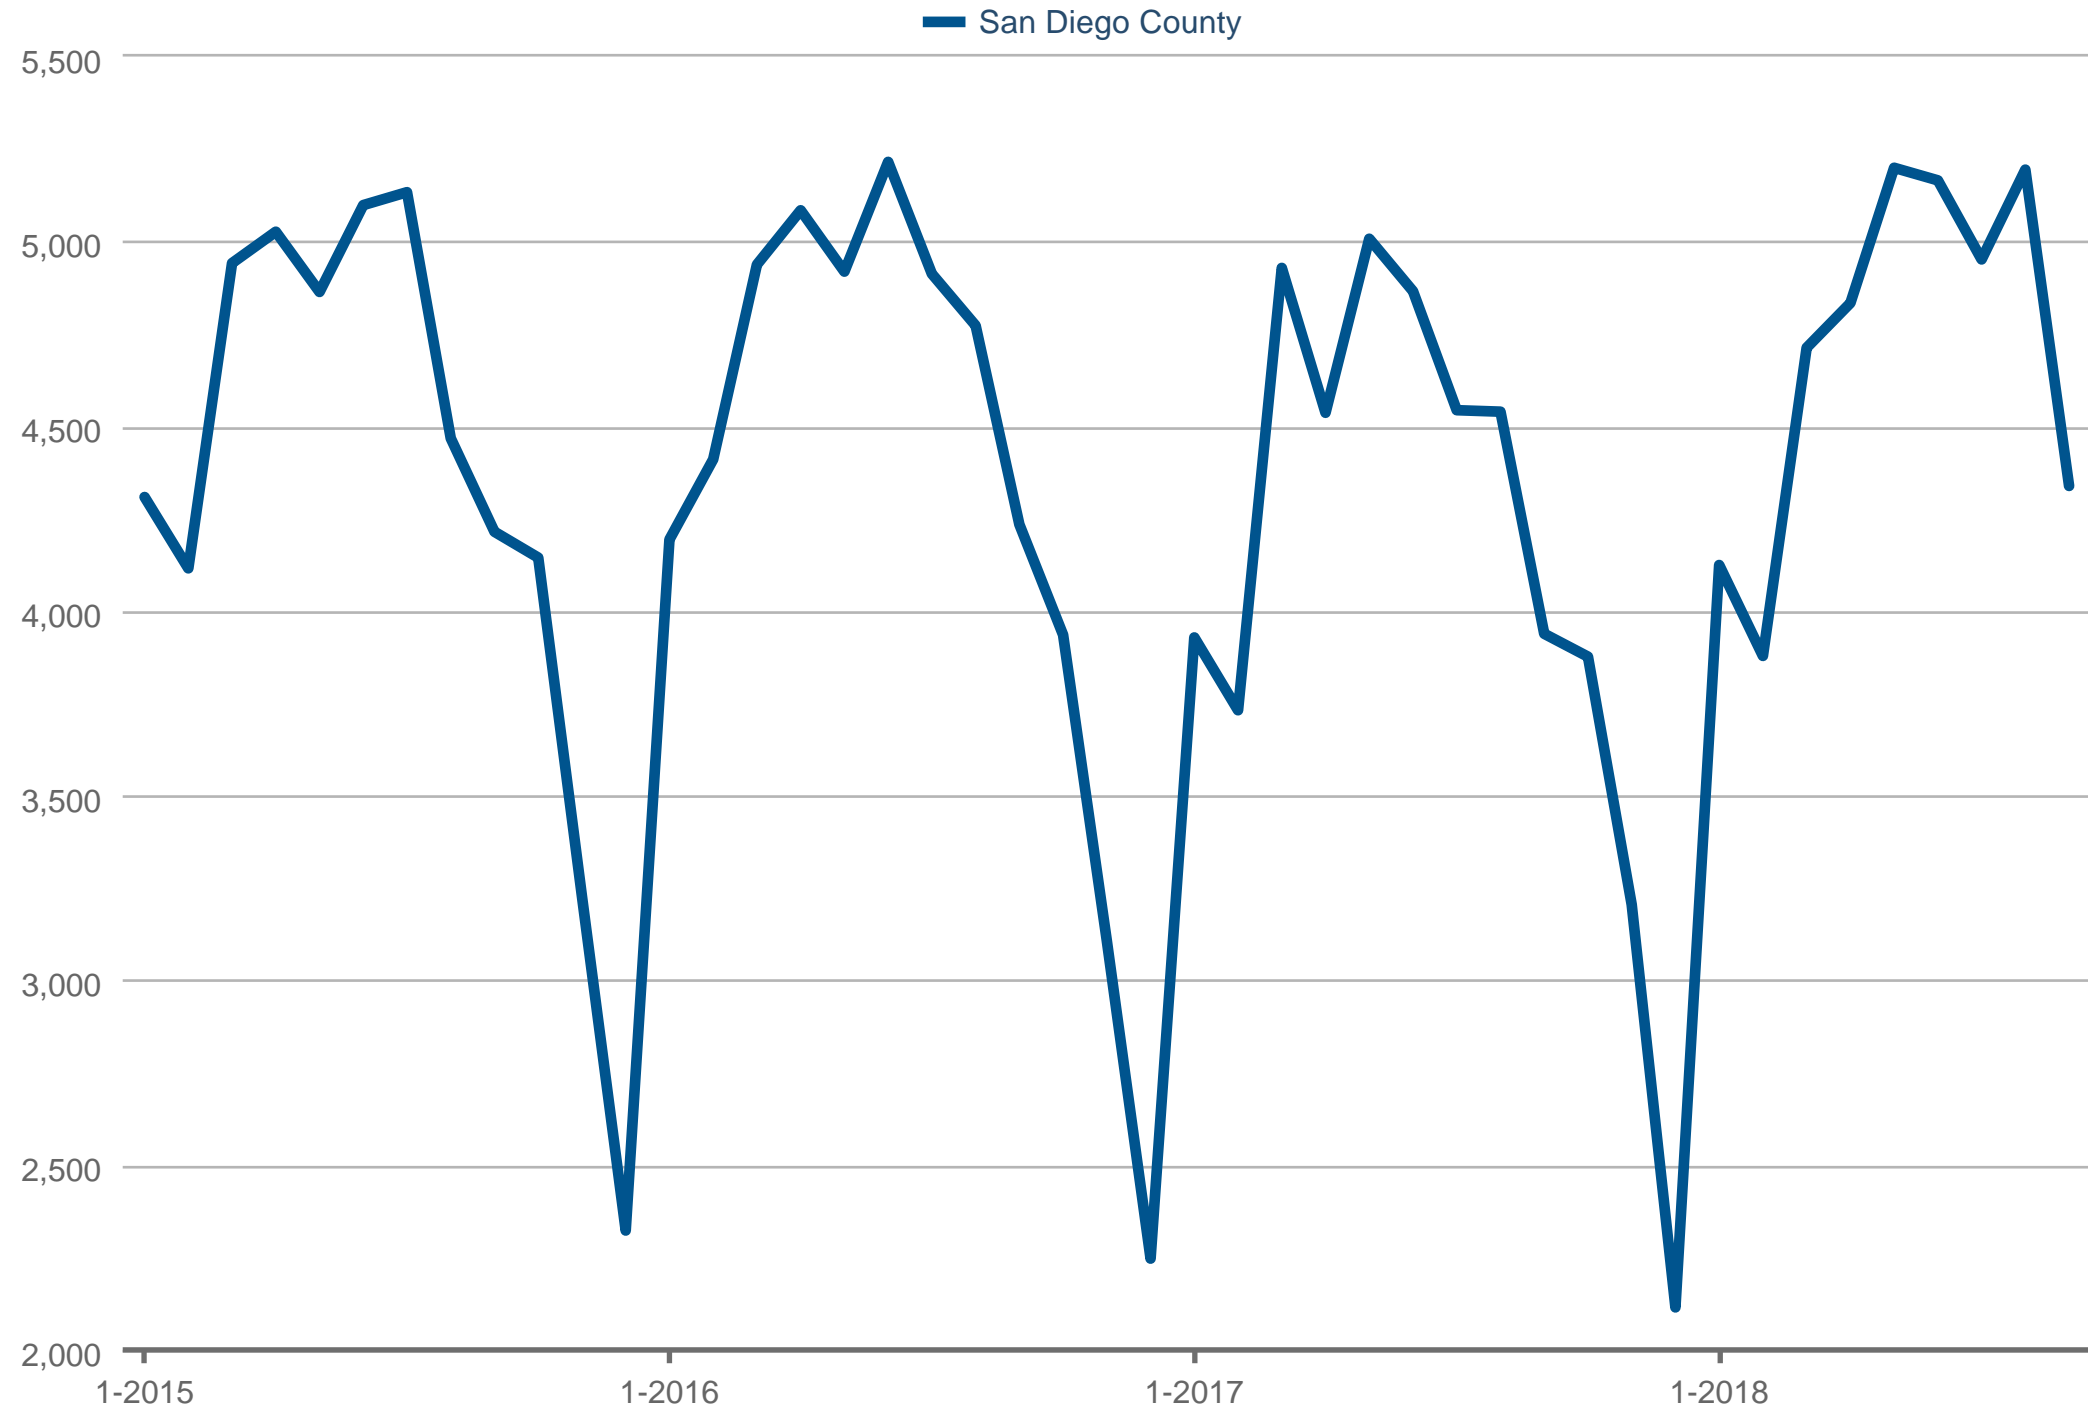

Michael Solis (BRE Lic # CA 01897620)
Keller Williams Realty

Office: 760-476-9997
Cell: 760-889-9374
mike@solisteamre.com
www.solisteamrealty.com

New Listings

San Diego County

Each data point is one month of activity. Data is from October 1, 2018.